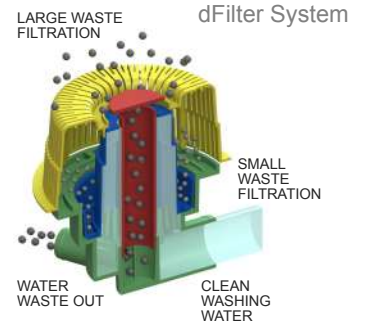

TOPLINE

The **premium dishwasher** icon, reliable and robust, easy to use.
Made out of solid inox stainless steel 304.
Excellent washing results with classic and high level design.

 adler

main

- **LED digital buttons interface with multifunction display**
- **double skin insulated wall and door**
- **fully molded tank with inox surface filters**
- **soft door opening**
- **peristaltic rinse aid dispenser**
- **thermostop option available**
- **automatic water drain and cleaning cycle**
- **autodiagnostic with error codes**
- **dFilter system**

TOP40E

glasswasher

400 x 400 mm

282 mm

120-180 sec

30 racks/h

1,7 L

230V
11,5A-2,5Kw

tech

Tank capacity	5 L
Boiler capacity	2,2 L
Wash pump power	0.10 hp / 0,07 Kw
Tank element	2 Kw
Boiler element	2,4 kW

Inlet water pressure	2 - 4 bar
Inlet water temperature	55 °C
Final rinse temperature	82 °C
Wash temperature	55 °C
Weight	41 Kg

Standard included

1 rack 400x400+insert cutlery

optional

detergent disp.

drain pump

break tank system

inox arms

built-in
water softener